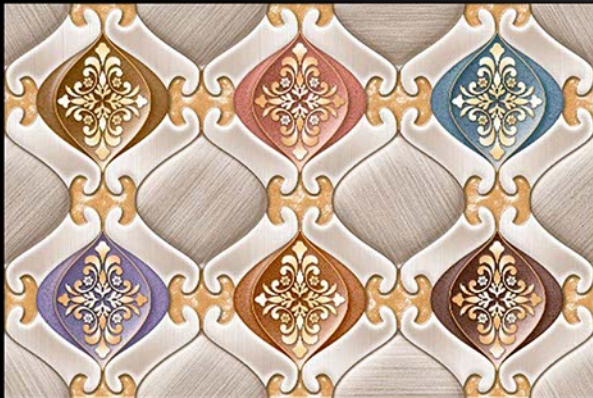

250"
X
375" mm

DIGITAL
WALL TILES

2004 -HL -1

GLOSSY FINISH